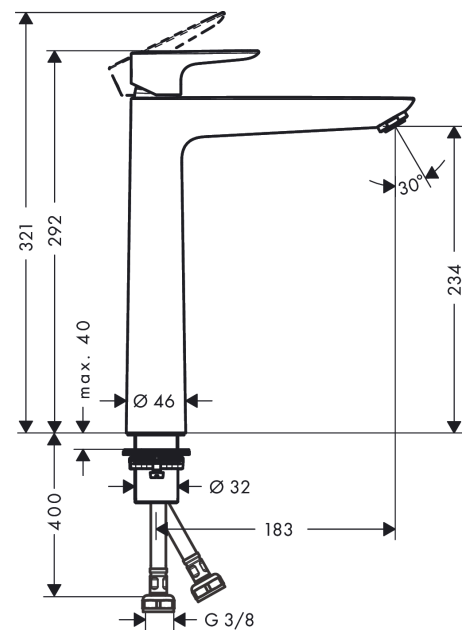

#### product features

- ComfortZone 240
- projection 183 mm
- spray type: normal spray
- maximum flow rate at 3 bar: 5 l/min
- ceramic cartridge
- temperature limitation adjustable
- suitable for continuous flow water heaters
- connection type: G 3/8 connections
- connection dimension: DN15

### Scale drawing

## Exploded Drawing

Year of production: >06/20

**Talis E**  
**Single lever basin mixer 240 without waste set**  
 Surfaces: **Brushed Bronze** Article Number: **71717140**

**Spare part list**

Year of production: >06/20

Pos.	Description	Article Number	Price	PU
1	handle	92687140	-	1
2	screw cover	95704000	-	1
3	hollow set screw M6x10 DIN 916	96029000	-	1
4	flange	92625140	-	1
5	nut	92689000	-	1
6	O-ring 25x1,5	98146000	-	1
7	O-ring 27x1,5	92527000	-	1
8	cartridge, assy	97685000	-	1
9	seal	98865000	-	1
10	adapter for cartridge	92628000	-	1
11	adapter for cartridge	98866000	-	1
12	O-ring 23x2	98398000	-	1
13	aerator M24x1 (5 l/min)	13185140	-	1
14	flat seal	98749000	-	1
15	lever collar	97548000	-	1
16	fixing set (Ø 32)	13961000	-	1
17	connection hose 600 mm M8x0,75 G3/8	96556000	-	1
18	O-ring 7x1,5	98422000	-	1
19	sealing set	95581000	-	1
a	fixation extension 35 mm	13898000	-	1