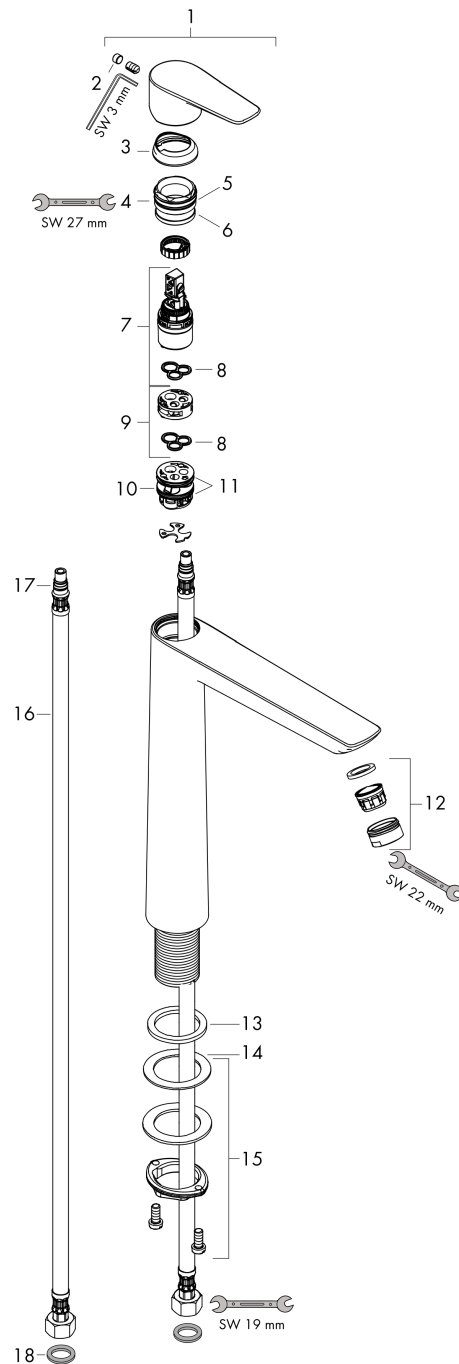

### Scale drawing

### Flowchart

**Talis E**  
**Single lever basin mixer 240 without waste set**  
 Surfaces: **Brushed Bronze**    Article Number: **71717140**

## Exploded Drawing

Year of production: >06/20

**Talis E**  
**Single lever basin mixer 240 without waste set**  
 Surfaces: **Brushed Bronze** Article Number: **71717140**

**Spare part list**

Year of production: >06/20

Pos.	Description	Article Number	Price	PU
1	handle	92687140	-	1
2	screw cover	95704000	-	1
3	hollow set screw M6x10 DIN 916	96029000	-	1
4	flange	92625140	-	1
5	nut	92689000	-	1
6	O-ring 25x1,5	98146000	-	1
7	O-ring 27x1,5	92527000	-	1
8	cartridge, assy	97685000	-	1
9	seal	98865000	-	1
10	adapter for cartridge	92628000	-	1
11	adapter for cartridge	98866000	-	1
12	O-ring 23x2	98398000	-	1
13	aerator M24x1 (5 l/min)	13185140	-	1
14	flat seal	98749000	-	1
15	lever collar	97548000	-	1
16	fixing set (Ø 32)	13961000	-	1
17	connection hose 600 mm M8x0,75 G3/8	96556000	-	1
18	O-ring 7x1,5	98422000	-	1
19	sealing set	95581000	-	1
a	fixation extension 35 mm	13898000	-	1